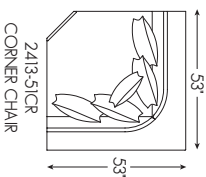

2413-53R Right Arm Facing Sofa
Overall 90.5W 44.5D 36H inches Arm 32H
Seat 18.5H Inside 86W 23D inches
Standard Features: One 18-inch Throw Pillow

Also available:

2413-51A Armless Chair
Overall 43.5W 44.5D 36H inches
Seat 18.5H Inside 43.5W 23D inches

2413-53A Armless Sofa
Overall 87W 44.5D 36H inches
Seat 18.5H Inside 87W 23D inches

Also available:

2413-51L Left Arm Facing Chair
Overall 47.5W 44.5D 36H inches Arm 32H
Seat 18.5H Inside 43W 23D inches
Standard Features: One 18-inch Throw Pillow

2413-51R Right Arm Facing Chair
Overall 47.5W 44.5D 36H inches Arm 32H
Seat 18.5H Inside 43W 23D inches
Standard Features: One 18-inch Throw Pillow

Standard Features Include:

Blend Down Back Pillows
Ultra Down Seat Cushions
Lux Down Throw Pillows

Fabrics as shown above:

Body Fabric & Throw Pillow Fabric:

2357-12 Gr 5

Shown above: 2413-53L LAF SOFA 2413-51A 2413-51CR CORNER CHAIR 2411-53R RAF SOFA

SERIES SPECIFICATIONS

Seat Height:	18.5 in.	Seat Depth:	23 in.
Arm Height:	32 in.	Standard Cushion:	Ultra Down
Back Height:	36 in.	Base:	40 Custom Finishes