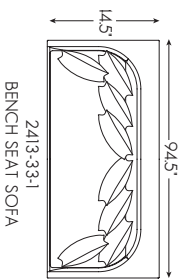

2413-53R Right Arm Facing Sofa
Overall 90.5W 44.5D 36H inches Arm 32H
Seat 18.5H Inside 86W 23D inches
Standard Features: One 18-inch Throw Pillow

Also available:

2413-51A Armless Chair
Overall 43.5W 44.5D 36H inches
Seat 18.5H Inside 43.5W 23D inches

2413-53A Armless Sofa
Overall 87W 44.5D 36H inches
Seat 18.5H Inside 87W 23D inches

Also available:

2413-51L Left Arm Facing Chair
Overall 47.5W 44.5D 36H inches Arm 32H
Seat 18.5H Inside 43W 23D inches
Standard Features: One 18-inch Throw Pillow

2413-51R Right Arm Facing Chair
Overall 47.5W 44.5D 36H inches Arm 32H
Seat 18.5H Inside 43W 23D inches
Standard Features: One 18-inch Throw Pillow

Standard Features Include:

Blend Down Back Pillows
Ultra Down Seat Cushions
Lux Down Throw Pillows

Fabrics as shown above:

Body Fabric & Throw Pillow Fabric:

2357-12 Gr 5

Shown above: 2413-53L LAF SOFA 2413-51A 2413-51CR CORNER CHAIR 2411-53R RAF SOFA

SERIES SPECIFICATIONS

Seat Height:	18.5 in.	Seat Depth:	23 in.
Arm Height:	32 in.	Standard Cushion:	Ultra Down
Back Height:	36 in.	Base:	40 Custom Finishes