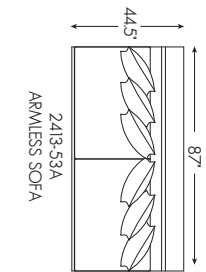

2413-53R Right Arm Facing Sofa
Overall 90.5W 44.5D 36H inches Arm 32H
Seat 18.5H Inside 86W 23D inches
Standard Features: One 18-inch Throw Pillow

Also available:

2413-51A Armless Chair
Overall 43.5W 44.5D 36H inches
Seat 18.5H Inside 43.5W 23D inches

2413-53A Armless Sofa
Overall 87W 44.5D 36H inches
Seat 18.5H Inside 87W 23D inches

Also available:

2413-51L Left Arm Facing Chair
Overall 47.5W 44.5D 36H inches Arm 32H
Seat 18.5H Inside 43W 23D inches
Standard Features: One 18-inch Throw Pillow

2413-51R Right Arm Facing Chair
Overall 47.5W 44.5D 36H inches Arm 32H
Seat 18.5H Inside 43W 23D inches
Standard Features: One 18-inch Throw Pillow

Standard Features Include:

Blend Down Back Pillows
Ultra Down Seat Cushions
Lux Down Throw Pillows

Fabrics as shown above:

Body Fabric & Throw Pillow Fabric:

2357-12 Gr 5

Shown above: 2413-53L LAF SOFA 2413-51A 2413-51CR CORNER CHAIR 2411-53R RAF SOFA

SERIES SPECIFICATIONS

Seat Height:	18.5 in.	Seat Depth:	23 in.
Arm Height:	32 in.	Standard Cushion:	Ultra Down
Back Height:	36 in.	Base:	40 Custom Finishes