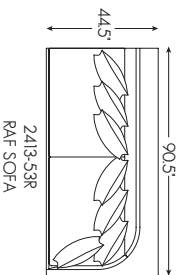

2413-53R Right Arm Facing Sofa
Overall 90.5W 44.5D 36H inches Arm 32H
Seat 18.5H Inside 86W 23D inches
Standard Features: One 18-inch Throw Pillow

Also available:

2413-51A Armless Chair
Overall 43.5W 44.5D 36H inches
Seat 18.5H Inside 43.5W 23D inches

2413-53A Armless Sofa
Overall 87W 44.5D 36H inches
Seat 18.5H Inside 87W 23D inches

Also available:

2413-51L Left Arm Facing Chair
Overall 47.5W 44.5D 36H inches Arm 32H
Seat 18.5H Inside 43W 23D inches
Standard Features: One 18-inch Throw Pillow

2413-51R Right Arm Facing Chair
Overall 47.5W 44.5D 36H inches Arm 32H
Seat 18.5H Inside 43W 23D inches
Standard Features: One 18-inch Throw Pillow

Standard Features Include:

Blend Down Back Pillows
Ultra Down Seat Cushions
Lux Down Throw Pillows

Fabrics as shown above:

Body Fabric & Throw Pillow Fabric:

2357-12 Gr 5

Shown above: 2413-53L LAF SOFA 2413-51A 2413-51CR CORNER CHAIR 2411-53R RAF SOFA

SERIES SPECIFICATIONS

Seat Height:	18.5 in.	Seat Depth:	23 in.
Arm Height:	32 in.	Standard Cushion:	Ultra Down
Back Height:	36 in.	Base:	40 Custom Finishes