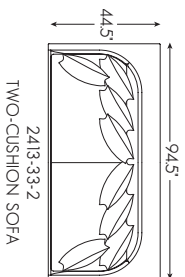

2413-53R Right Arm Facing Sofa
Overall 90.5W 44.5D 36H inches Arm 32H
Seat 18.5H Inside 86W 23D inches
Standard Features: One 18-inch Throw Pillow

Also available:

2413-51A Armless Chair
Overall 43.5W 44.5D 36H inches
Seat 18.5H Inside 43.5W 23D inches

2413-53A Armless Sofa
Overall 87W 44.5D 36H inches
Seat 18.5H Inside 87W 23D inches

Also available:

2413-51L Left Arm Facing Chair
Overall 47.5W 44.5D 36H inches Arm 32H
Seat 18.5H Inside 43W 23D inches
Standard Features: One 18-inch Throw Pillow

2413-51R Right Arm Facing Chair
Overall 47.5W 44.5D 36H inches Arm 32H
Seat 18.5H Inside 43W 23D inches
Standard Features: One 18-inch Throw Pillow

Standard Features Include:

Blend Down Back Pillows
Ultra Down Seat Cushions
Lux Down Throw Pillows

Fabrics as shown above:

Body Fabric & Throw Pillow Fabric:

2357-12 Gr 5

Shown above: 2413-53L LAF SOFA 2413-51A 2413-51CR CORNER CHAIR 2411-53R RAF SOFA

SERIES SPECIFICATIONS

Seat Height:	18.5 in.	Seat Depth:	23 in.
Arm Height:	32 in.	Standard Cushion:	Ultra Down
Back Height:	36 in.	Base:	40 Custom Finishes