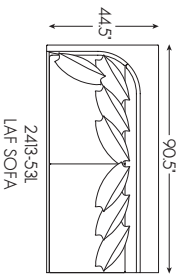

2413-53R Right Arm Facing Sofa
Overall 90.5W 44.5D 36H inches Arm 32H
Seat 18.5H Inside 86W 23D inches
Standard Features: One 18-inch Throw Pillow

Also available:

2413-51A Armless Chair
Overall 43.5W 44.5D 36H inches
Seat 18.5H Inside 43.5W 23D inches

2413-53A Armless Sofa
Overall 87W 44.5D 36H inches
Seat 18.5H Inside 87W 23D inches

Also available:

2413-51L Left Arm Facing Chair
Overall 47.5W 44.5D 36H inches Arm 32H
Seat 18.5H Inside 43W 23D inches
Standard Features: One 18-inch Throw Pillow

2413-51R Right Arm Facing Chair
Overall 47.5W 44.5D 36H inches Arm 32H
Seat 18.5H Inside 43W 23D inches
Standard Features: One 18-inch Throw Pillow

Standard Features Include:

Blend Down Back Pillows
Ultra Down Seat Cushions
Lux Down Throw Pillows

Fabrics as shown above:

Body Fabric & Throw Pillow Fabric:

2357-12 Gr 5

Shown above: 2413-53L LAF SOFA 2413-51A 2413-51CR CORNER CHAIR 2411-53R RAF SOFA

SERIES SPECIFICATIONS

Seat Height:	18.5 in.	Seat Depth:	23 in.
Arm Height:	32 in.	Standard Cushion:	Ultra Down
Back Height:	36 in.	Base:	40 Custom Finishes