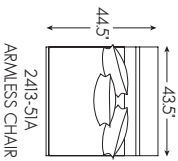

2413-53R Right Arm Facing Sofa
Overall 90.5W 44.5D 36H inches Arm 32H
Seat 18.5H Inside 86W 23D inches
Standard Features: One 18-inch Throw Pillow

Also available:

2413-51A Armless Chair
Overall 43.5W 44.5D 36H inches
Seat 18.5H Inside 43.5W 23D inches

2413-53A Armless Sofa
Overall 87W 44.5D 36H inches
Seat 18.5H Inside 87W 23D inches

Also available:

2413-51L Left Arm Facing Chair
Overall 47.5W 44.5D 36H inches Arm 32H
Seat 18.5H Inside 43W 23D inches
Standard Features: One 18-inch Throw Pillow

2413-51R Right Arm Facing Chair
Overall 47.5W 44.5D 36H inches Arm 32H
Seat 18.5H Inside 43W 23D inches
Standard Features: One 18-inch Throw Pillow

Standard Features Include:

Blend Down Back Pillows
Ultra Down Seat Cushions
Lux Down Throw Pillows

Fabrics as shown above:

Body Fabric & Throw Pillow Fabric:

2357-12 Gr 5

Shown above: 2413-53L LAF SOFA 2413-51A 2413-51CR CORNER CHAIR 2411-53R RAF SOFA

SERIES SPECIFICATIONS

Seat Height:	18.5 in.	Seat Depth:	23 in.
Arm Height:	32 in.	Standard Cushion:	Ultra Down
Back Height:	36 in.	Base:	40 Custom Finishes